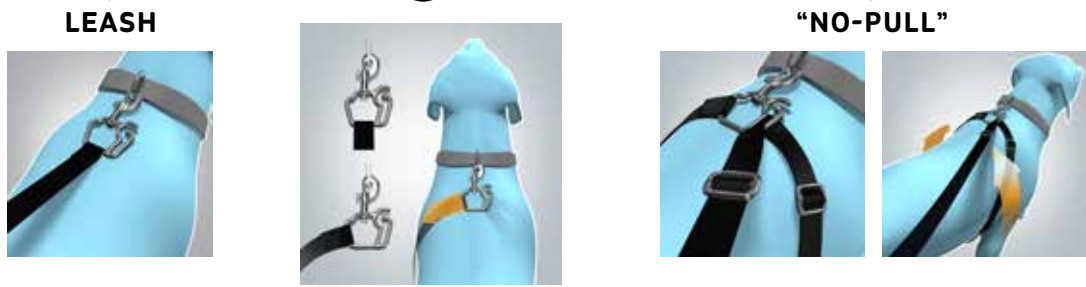

PRODUCT

SKU	UPC	DESCRIPTION	UoM	INNER	MASTER	W	D	H	WEIGHT
STANDARD LEASH									
T04-S	819505010809	ThunderLeash Standard Black Small	ea	4	48	5	1.5	8	0.44
T04-L	819505010793	ThunderLeash Standard Black Large	ea	4	48	6.5	2.5	9.5	0.78
T04-RED-S	819505013121	ThunderLeash Standard Red Small	ea	4	48	5	1.5	8	0.44
T04-RED-L	819505013114	ThunderLeash Standard Red Large	ea	4	48	6.5	2.5	9.5	0.78
T04-BLUE-S	819505013145	ThunderLeash Standard Blue Small	ea	4	48	5	1.5	8	0.44
T04-BLUE-L	819505013138	ThunderLeash Standard Blue Large	ea	4	48	6.5	2.5	9.5	0.78
T04-PINK-S	819505013169	ThunderLeash Standard Pink Small	ea	4	48	5	1.5	8	0.44
T04-PINK-L	819505013152	ThunderLeash Standard Pink Large	ea	4	48	6.5	2.5	9.5	0.78
RETRACTABLE LEASH									
T04-RET-S	819505012803	ThunderLeash Retractable Black Small	ea	4	48	1.65	7	9	0.78
T04-RET-M	819505012810	ThunderLeash Retractable Black Medium	ea	4	24	1.75	7.5	9.5	1.04
T04-RET-L	819505012827	ThunderLeash Retractable Black Large	ea	4	24	1.95	8	10	1.32